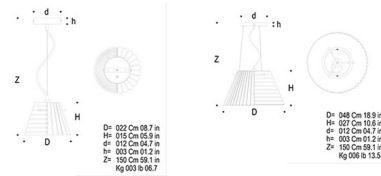

### Specifications

COLOR . . . . . Transparent Smoke  
BODY FINISH . . . . . Black Nickel  
WATTAGE . . . . . 100W  
DIMMER . . . . . Standard 120V  
DIMENSIONS . . . . . 8.7"W x 5.9"H  
BULB NOT INCLUDED . . . . . 1 x A19/Medium (E26)/100W/120V Incandescent  
OTHER BULB OPTIONS . . . . . 1 x A19/Medium (E26)/120V LED  
COUNTRY OF ORIGIN . . . . . Italy

### Technical Information

PRODUCT DIMENSIONS . . . . . Max Overall Height: 59.1"

CLICK TO VIEW PRODUCT

Notes: