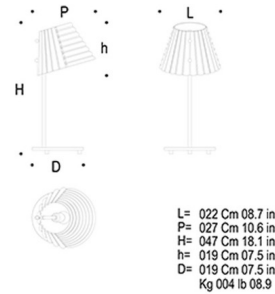

By Mazzega1946

Description

The Profili Table Lamp combines two techniques into parallel piece, perfect in your interior space. Detailed Glass is complemented by a clean smooth body. Available with a Transparent Smoke shade and Black Nickel body or Transparent Crystal shade with a Polished Nickel body. In-line On/Off switch.

Shown in black nickel / transparent smoke

Specifications

COLOR Transparent Smoke
BODY FINISH Black Nickel
WATTAGE 40W
DIMMER Not Included
DIMENSIONS 10.6"W x 18.5"H
BULB NOT INCLUDED 1 x A19/Medium (E26)/40W/120V Incandescent
OTHER BULB OPTIONS 1 x A19/Medium (E26)/120V LED
COUNTRY OF ORIGIN Italy

Technical Information

PRODUCT DIMENSIONS Cord: 60"

CLICK TO VIEW PRODUCT

Notes: