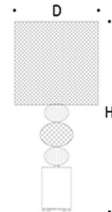

By Mazzega1946

Description

The Sate Table Lamp, designed by Antonio Ventimiglia, brings a decorative glam look to your interior space. Hand worked glass shapes are stacked through a rod attached to a marble base and topped with a hardback fabric shade. Available in hues of Amber with a Brown shade or hues of Clear with an Off White shade. On/Off switch is located on the lamp socket.

Shown in clear / off white

D= 040 Cm 15.7 in
H= 090 Cm 35.4 in
Kg 013 lb 000

Specifications

COLOR Off White
BODY FINISH Clear
WATTAGE 100W
DIMMER Not Included
DIMENSIONS 15.7"W x 35.4"H
BULB NOT INCLUDED 1 x A19/Medium (E26)/100W/120V Incandescent
OTHER BULB OPTIONS 1 x A19/Medium (E26)/120V LED
COUNTRY OF ORIGIN Italy

Technical Information

PRODUCT DIMENSIONS Cord: 60"

CLICK TO VIEW PRODUCT

Notes: