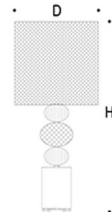

## Sate Table Lamp By Mazzega1946

### Description

The Sate Table Lamp, designed by Antonio Ventimiglia, brings a decorative glam look to your interior space. Hand worked glass shapes are stacked through a rod attached to a marble base and topped with a hardback fabric shade. Available in hues of Amber with a Brown shade or hues of Clear with an Off White shade. On/Off switch is located on the lamp socket.

Shown in clear / off white

D= 040 Cm 15.7 in  
H= 090 Cm 35.4 in  
Kg 013 lb 000

### Specifications

COLOR . . . . . Off White  
BODY FINISH . . . . . Clear  
WATTAGE . . . . . 100W  
DIMMER . . . . . Not Included  
DIMENSIONS . . . . . 15.7"W x 35.4"H  
BULB NOT INCLUDED . . . . . 1 x A19/Medium (E26)/100W/120V Incandescent  
OTHER BULB OPTIONS . . . . . 1 x A19/Medium (E26)/120V LED  
COUNTRY OF ORIGIN . . . . . Italy