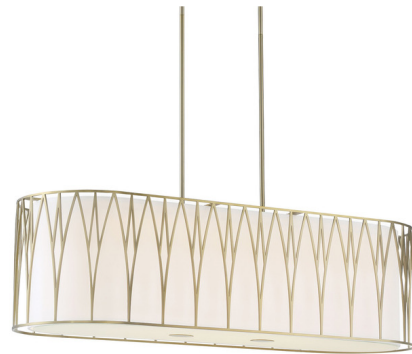

Lightology

lightology.com
866-954-4489
04-26-26

Project: _____

Company: _____

Location: _____ Fixture Type: _____

SPEC #: **MKL966869**

Approved On: _____ Approved By: _____

Regal Terrace Linear Pendant By Minka Lavery

Description

The Regal Terrace Linear Pendant brings a clean detailed look to a variety of interior spaces. A White fabric shade is complemented by a detailed body in Polished Nickel or Soft Brass. Canopy: 12 inch x 4.5 inch rectangular. Damp location rated. ETL listed.

Shown in soft brass / white

Specifications

COLOR White
BODY FINISH Soft Brass
WATTAGE 78W
DIMMER Low Voltage Electronic
DIMENSIONS 41.88"L x 15.13"W x 24"H
INTEGRATED LED MODULE 6 x LED/13W/120V LED

Technical Information

PRODUCT DIMENSIONS Min/Max Overall Height: 28.13" - 70.13"
LAMP LIFE 30000 hours
COLOR RENDERING 91 CRI
LUMENS/WATT 266.69
LUMINOUS FLUX 3467 lumens

CLICK TO VIEW PRODUCT

Notes: