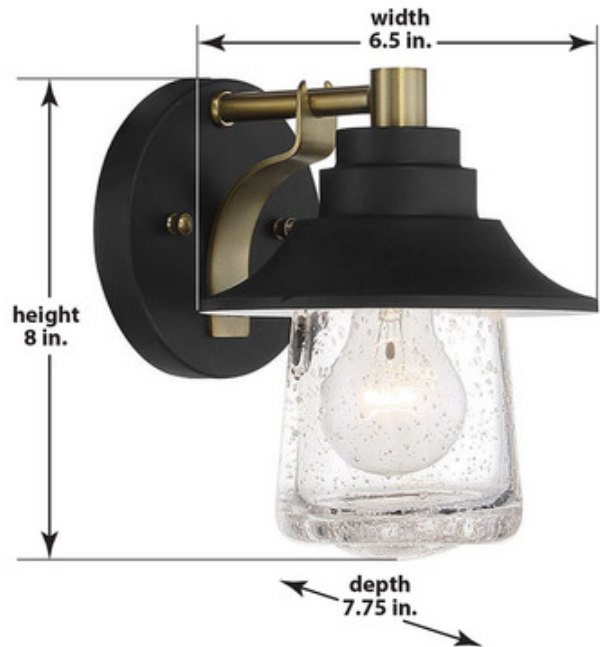

BRAND

Minka Lavery

DESCRIPTION

The Westfield Manor Wall Sconce brings to mind the lights constables used to use when walking the streets at night. Clear Seedy Glass is complemented by Sand Coal with Soft Brass accents. Damp location rated. ETL listed.

Shown in: Sand Coal / Clear Seeded

SHADE COLOR	Clear Seeded
BODY FINISH	Sand Coal
WATTAGE	8W
DIMMER	Standard 120V
DIMENSIONS	6.5"W x 8"H x 7.75"D
BULB NOT INCLUDED	
LAMP	1 x A19/Medium (E26)/8W/120V LED 1 x A19/Medium (E26)/120V LED 1 x A19/Medium (E26)/60W/120V Incandescent

Technical Information

PRODUCT DIMENSIONS	Backplate: 5" Dia.
---------------------------	--------------------

SPEC #	MKL966892
---------------	-----------

COMPANY	PROJECT	FIXTURE TYPE	APPROVED BY	DATE