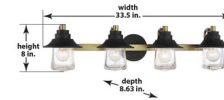

### Specifications

|                    |   |
|--------------------|---|
| COLOR              | Clear Seeded  |
| BODY FINISH        | Sand Coal   |
| WATTAGE            | 16W   |
| DIMMER             | Standard 120V   |
| DIMENSIONS         | 15.5"W x 8"H x 8.63"D   |
| BULB NOT INCLUDED  | 2 x A19/Medium (E26)/8W/120V LED  |
| OTHER BULB OPTIONS | 2 x A19/Medium (E26)/120V LED<br>2 x A19/Medium (E26)/60W/120V Incandescent |

### Technical Information

|                    |                    |
|--------------------|--------------------|
| PRODUCT DIMENSIONS | Backplate: 5" Dia. |
|--------------------|--------------------|