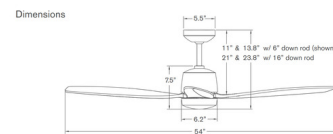

CLICK TO VIEW PRODUCT

Notes: