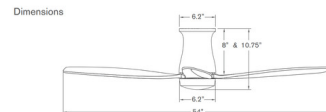

Specifications

BLADE COLOR	Whitewash
BODY FINISH	Dark Bronze
WATTAGE	17W
DIMMER	Included
DIMENSIONS	54"W x 10.75"H
INTEGRATED LED MODULE	1 x LED/17W/120V LED
COUNTRY OF ORIGIN	Chinese Taipei