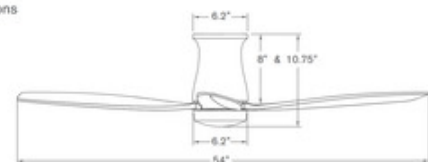

Technical Information

LUMINOUS FLUX	1530 lumens
LUMENS/WATT	90.00
COLOR RENDERING	90 CRI

SPEC # MDF967089

Dimensions