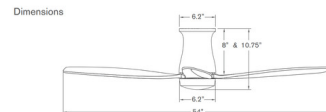

Description

The Arbor DC Flush Ceiling Fan features a clean and simple design and a multitude of options allowing you to fit your fan to your current home decor scheme. Featuring a powerful reversible DC motor constructed of die cast aluminum combined with three blades made from solid wood. Available with a Gloss White, Graphite, or Dark Bronze finish complemented by Ebony, Graywash, Maple, Mahogany, or Whitewash blades. Options available with or without an integrated light kit that features an opal glass diffuser. Remote control options include a Wall Control, Remote Control, or a Combination of the two controls. Must be installed on a flat ceiling. ETL listed. Title 24 compliant. JA-8 compliant.

Shown in dark bronze / whitewash

Specifications

BLADE COLOR	Whitewash
BODY FINISH	Dark Bronze
WATTAGE	17W
DIMMER	Included
DIMENSIONS	54"W x 10.75"H
INTEGRATED LED MODULE	1 x LED/17W/120V LED
COUNTRY OF ORIGIN	Chinese Taipei