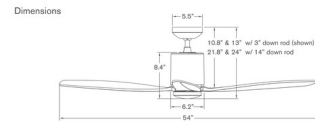

CLICK TO VIEW PRODUCT

Notes: