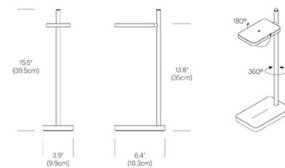

By Pablo

Description

The Talia Table Lamp brings a refined, compact design to your space. Pairs fully dimmable glare free light with 360 degree post rotation and 180 degree shade rotation to direct light exactly where you need it. This slim piece features wireless induction charging as well as a USB post to charge your electronics. Available in Black, White, Grey, White with a Silver stem, Grey with a Silver stem, or Black with a Brass stem. 6 hour energy saving auto off time. Optical switch for full range dimming. Optical Switch. CE, PSE, RoHS, and ETL listed.

Shown in black

Specifications

COLOR N/A
BODY FINISH Black
WATTAGE 6.8W
DIMMER Included
DIMENSIONS 3.9"W x 15.5"H
INTEGRATED LED MODULE 1x LED/6.8W/120V LED

Technical Information

PRODUCT DIMENSIONS Cord: 72"
COLOR RENDERING 90 CRI
LAMP COLOR 3000K
LUMENS/WATT 51.47
LUMINOUS FLUX 350 lumens