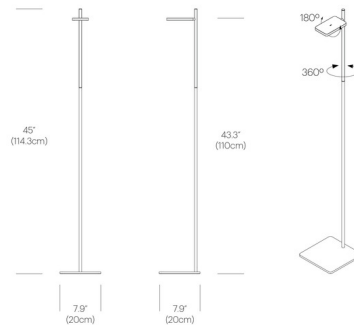

Specifications

COLOR N/A
BODY FINISH Gray
WATTAGE 6.8W
DIMMER Included
DIMENSIONS 7.9"W x 45"H
INTEGRATED LED MODULE 1x LED/6.8W/120V LED

Technical Information

PRODUCT DIMENSIONS Cord: 72"
COLOR RENDERING 90 CRI
LUMENS/WATT 51.47
LUMINOUS FLUX 350 lumens

Shown in gray

CLICK TO VIEW PRODUCT

Notes: