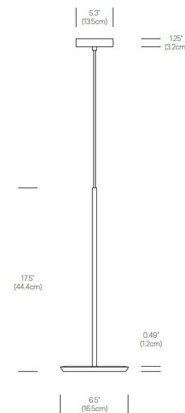

### Specifications

COLOR	N/A
BODY FINISH	Polished Aluminum
WATTAGE	18W
DIMMER	Low Voltage Electronic
DIMENSIONS	6.5"W x 17.5"H
INTEGRATED LED MODULE	1 x LED/18W/120V LED

### Technical Information

COLOR RENDERING	90 CRI
LAMP COLOR	2700K Warm Dim
LUMENS/WATT	69.44
LUMINOUS FLUX	1250 lumens

Shown in polished aluminum

CLICK TO VIEW PRODUCT

Notes: