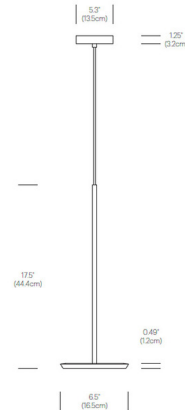

Shown in polished aluminum

CLICK TO VIEW PRODUCT

Notes: