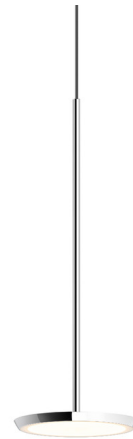

Lightology

lightology.com
866-954-4489
04-12-26

Project: _____

Company: _____

Location: _____ Fixture Type: _____

SPEC #: **PBL967252**

Approved On: _____ Approved By: _____

Sky Solo Pendant By Pablo

Description

The Sky Solo Pendant is a clean, simple piece designed to blend seamlessly into a variety of interior spaces. In a group of multiple pendants, the Sky Solo can create a statement piece. Provides both up and down light for complete illumination. Available with 2700K-2200K Warm Dim or 3000K Static.

Specifications

COLOR N/A
BODY FINISH Polished Aluminum
WATTAGE 18W
DIMMER Low Voltage Electronic
DIMENSIONS 6.5"W x 17.5"H
INTEGRATED LED MODULE 1 x LED/18W/120V LED

Technical Information

COLOR RENDERING 90 CRI
LAMP COLOR 2700K Warm Dim
LUMENS/WATT 69.44
LUMINOUS FLUX 1250 lumens

Shown in polished aluminum

CLICK TO VIEW PRODUCT

Notes: