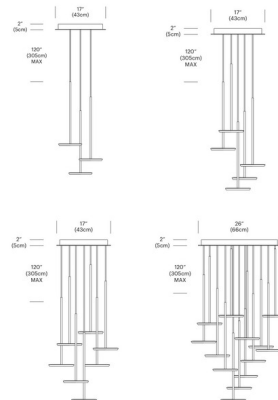

By Pablo

Description

The Sky Chandelier is a clean detailed piece designed to blend seamlessly into a variety of interior space. Create your own unique piece by adjusting the cables to your desired length. Provides both up and down light for complete illumination. Available with 2700K-2200K Warm Dim or 3000K Static Dim. CE and ETL listed.

Specifications

COLOR Polished Aluminum
BODY FINISH White
WATTAGE 54W
DIMMER Low Voltage Electronic
DIMENSIONS 17"W x 17.5"H
INTEGRATED LED MODULE 3 x LED/18W/120V LED

Technical Information

PRODUCT DIMENSIONS Cable Lengths: 120" Each
COLOR RENDERING 90 CRI
LAMP COLOR 2700K Warm Dim
LUMENS/WATT 208.33
LUMINOUS FLUX 3750 lumens

Shown in white / polished aluminum

CLICK TO VIEW PRODUCT

Notes: