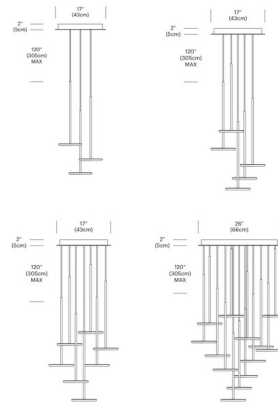

By Pablo

Description

The Sky Chandelier is a clean detailed piece designed to blend seamlessly into a variety of interior space. Create your own unique piece by adjusting the cables to your desired length. Provides both up and down light for complete illumination. Available with 2700K-2200K Warm Dim or 3000K Static Dim. CE and ETL listed.

Specifications

COLOR Polished Aluminum
BODY FINISH White
WATTAGE 90W
DIMMER Low Voltage Electronic
DIMENSIONS 17"W x 17.5"H
INTEGRATED LED MODULE 5 x LED/18W/120V LED

Technical Information

COLOR RENDERING 90 CRI
LAMP COLOR 2700K Warm Dim
LUMENS/WATT 347.22
LUMINOUS FLUX 6250 lumens

Shown in white / polished aluminum

CLICK TO VIEW PRODUCT

Notes: