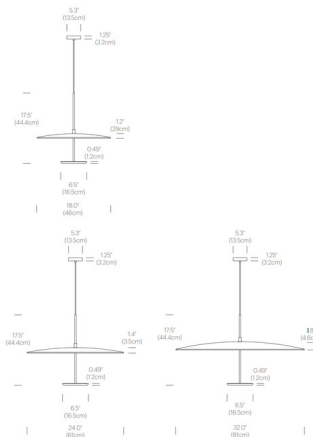

CLICK TO VIEW PRODUCT

Notes: