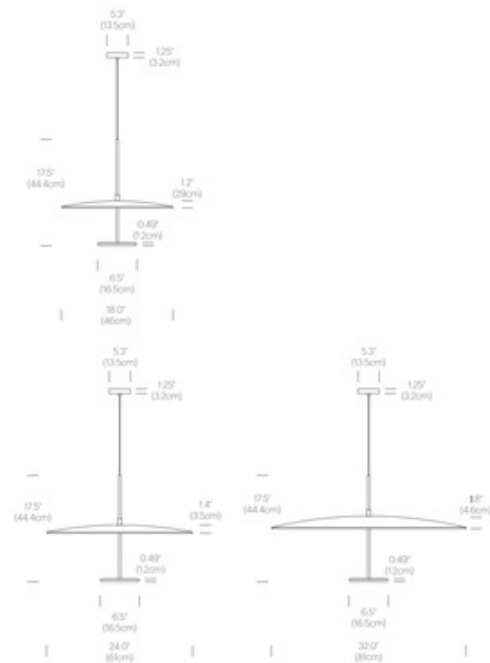

DESIGNER Pablo Studio
BRAND Pablo

DESCRIPTION

The Sky Dome Pendant is a clean, detailed piece that will bring a bold presence into a variety of interior spaces. A dome in Wood or Spun Aluminum creates an eye catching element. Provides both up and down light for complete illumination. Note: Walnut and Oak domes are not available in 32 inch diameter.

Shown in: Polished Aluminum / White Oak

SHADE COLOR	White Oak
BODY FINISH	Polished Aluminum
WATTAGE	18W
DIMMER	Low Voltage Electronic
DIMENSIONS	18"W x 17.5"H
INTEGRATED LED MODULE	
LAMP	1 x LED/18W/120V LED
<i>Technical Information</i>	
LUMINOUS FLUX	1250 lumens
LUMENS/WATT	69.44
LAMP COLOR	2700K Warm Dim
COLOR RENDERING	90 CRI
LAMP LIFE	50000 hours
SPEC #	PBL967258

COMPANY	PROJECT	FIXTURE TYPE	APPROVED BY	DATE