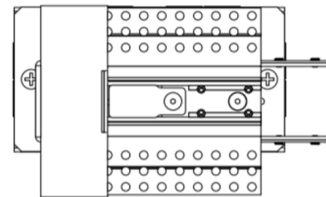

## TR24 TruTrack Dual Source End Power Feed By PureEdge Lighting

### Description

End Power Feed with Junction Box for 5/8 inch drywall. 2 inch starter section included. Feeds 24VDC track up to 96 watts and 96 watts for LED Soft Strip. May be used on cement ceiling with only 5/8 inch drywall. Junction box not used. Designed for use with PureEdge TruTrack 24 volt dual source recessed track.

Shown in white

2.13"  
(5.4cm)

### Specifications

COLOR	N/A
BODY FINISH	White
WATTAGE	N/A
DIMMER	N/A
DIMENSIONS	2.13"W
BULB	N/A

CLICK TO VIEW PRODUCT

Notes: