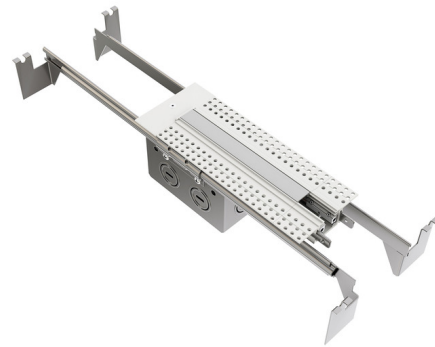

## TR24 TruTrack Dual Source End Power Feed By PureEdge Lighting

### Description

End Power Feed with Junction Box for 5/8 inch drywall. 2 inch starter section included. Feeds 24VDC track up to 96 watts and 96 watts for LED Soft Strip. May be used on cement ceiling with only 5/8 inch drywall. Junction box not used. Designed for use with PureEdge TruTrack 24 volt dual source recessed track.

Shown in white

2.13"  
(5.4cm)

### Specifications

COLOR	N/A
BODY FINISH	White
WATTAGE	N/A
DIMMER	N/A
DIMENSIONS	2.13"W
BULB	N/A

CLICK TO VIEW PRODUCT

Notes: