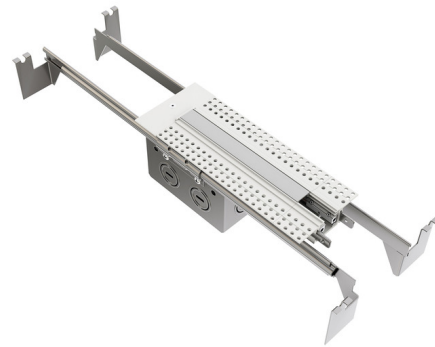

Lightology

lightology.com
866-954-4489
04-16-26

Project: _____

Company: _____

Location: _____ Fixture Type: _____

SPEC #: **EDG967314**

Approved On: _____ Approved By: _____

TR24 TruTrack Dual Source End Power Feed By PureEdge Lighting

Description

End Power Feed with Junction Box for 5/8 inch drywall. 2 inch starter section included. Feeds 24VDC track up to 96 watts and 96 watts for LED Soft Strip. May be used on cement ceiling with only 5/8 inch drywall. Junction box not used. Designed for use with PureEdge TruTrack 24 volt dual source recessed track.

Shown in white

2.13"
(5.4cm)

Specifications

COLOR	N/A
BODY FINISH	White
WATTAGE	N/A
DIMMER	N/A
DIMENSIONS	2.13"W
BULB	N/A

CLICK TO VIEW PRODUCT

Notes: