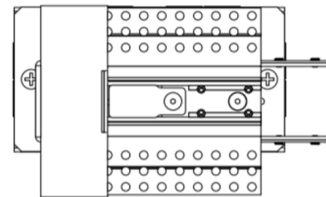

Lightology

lightology.com
866-954-4489
06-04-26

Project: _____

Company: _____

Location: _____ Fixture Type: _____

SPEC #: **EDG967314**

Approved On: _____ Approved By: _____

TR24 TruTrack Dual Source End Power Feed By PureEdge Lighting

Description

End Power Feed with Junction Box for 5/8 inch drywall. 2 inch starter section included. Feeds 24VDC track up to 96 watts and 96 watts for LED Soft Strip. May be used on cement ceiling with only 5/8 inch drywall. Junction box not used. Designed for use with PureEdge TruTrack 24 volt dual source recessed track.

2.13"
(5.4cm)

Specifications

COLOR	N/A
BODY FINISH	White
WATTAGE	N/A
DIMMER	N/A
DIMENSIONS	2.13"W
BULB	N/A

CLICK TO VIEW PRODUCT

Notes: