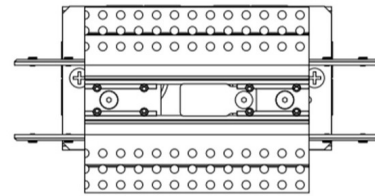

Description

Center Power Feed with Junction Box for 5/8 inch drywall. 3 inch starter section included. Feeds track up to 2x96 watts 24VDC and LED Soft Strip 2x96 watts. Designed for use with PureEdge TruTrack 24 volt dual source recessed track.

Shown in white

3.13"
(8cm)

Specifications

COLOR	N/A
BODY FINISH	White
WATTAGE	N/A
DIMMER	N/A
DIMENSIONS	3.13"W
BULB	N/A

CLICK TO VIEW PRODUCT

Notes: