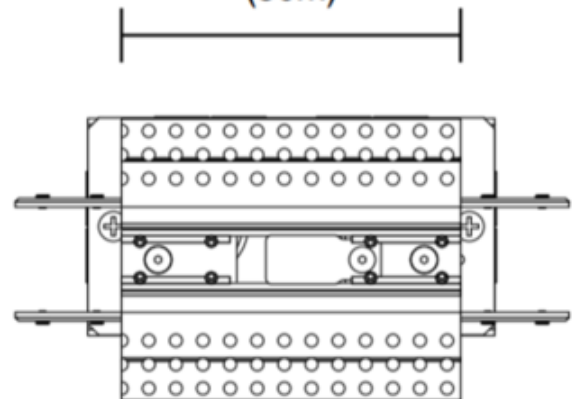

BRAND

PureEdge Lighting

DESCRIPTION

Center Power Feed with Junction Box for 5/8 inch to 1.25 inch drywall. 3 inch starter section included. Feeds track up to 2x200 watts 24VDC and LED Soft Strip 2x100 watts. Designed for use with PureEdge TruTrack 24 volt 2-circuit recessed track.

Shown in: White

SHADE COLOR	N/A
BODY FINISH	White
WATTAGE	N/A
DIMMER	N/A
DIMENSIONS	3.13"W
LAMP	N/A

3.13"
(8cm)

ITEM NUMBER EDG967315

COMPANY	PROJECT	FIXTURE TYPE	APPROVED BY	DATE