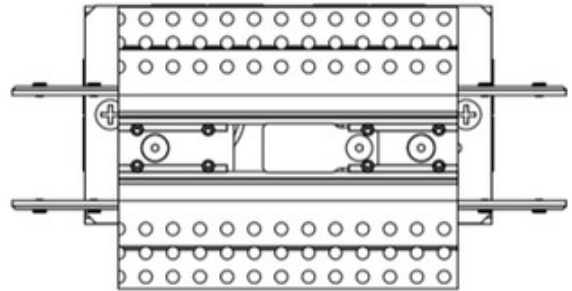

BRAND

PureEdge Lighting

DESCRIPTION

Center Power Feed with Junction Box for 5/8 inch to 1.25 inch drywall. 3 inch starter section included. Feeds track up to 2x200 watts 24VDC and LED Soft Strip 2x100 watts. Designed for use with PureEdge TruTrack 24 volt 2-circuit recessed track.

Shown in: White

SHADE COLOR	N/A
BODY FINISH	White
WATTAGE	N/A
DIMMER	N/A
DIMENSIONS	3.13"W
LAMP	N/A

3.13"
(8cm)

ITEM NUMBER EDG967315

COMPANY	PROJECT	FIXTURE TYPE	APPROVED BY	DATE