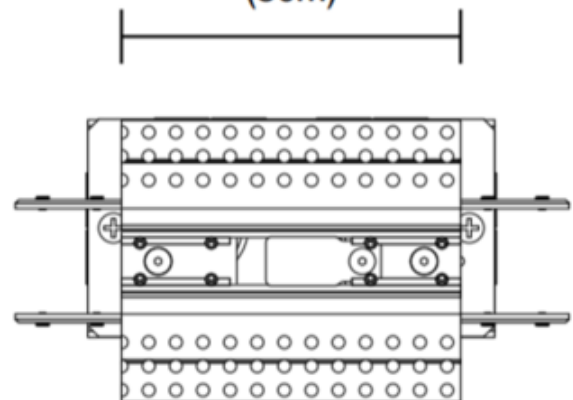

BRAND PureEdge Lighting

DESCRIPTION

Center Power Feed with Junction Box for 5/8 inch drywall. 3 inch starter section included. Feeds track up to 2x96 watts 24VDC and LED Soft Strip 2x96 watts. Designed for use with PureEdge TruTrack 24 volt dual source recessed track.

Shown in: White

SHADE COLOR	N/A
BODY FINISH	White
WATTAGE	N/A
DIMMER	N/A
DIMENSIONS	3.13"W
LAMP	N/A

**3.13"
(8cm)**

SPEC # EDG967315

COMPANY	PROJECT	FIXTURE TYPE	APPROVED BY	DATE