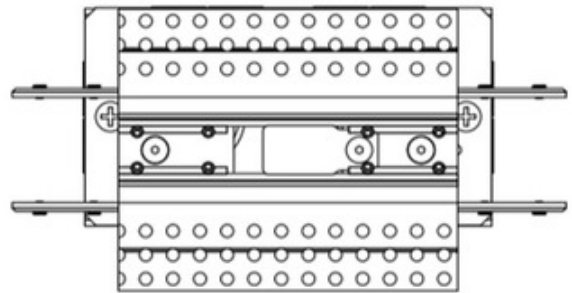

BRAND PureEdge Lighting

DESCRIPTION

Center Power Feed with Junction Box for 5/8 inch drywall. 3 inch starter section included. Feeds track up to 2x96 watts 24VDC and LED Soft Strip 2x96 watts. Designed for use with PureEdge TruTrack 24 volt dual source recessed track.

Shown in: White

SHADE COLOR	N/A
BODY FINISH	White
WATTAGE	N/A
DIMMER	N/A
DIMENSIONS	3.13"W
LAMP	N/A

**3.13"
(8cm)**

SPEC # EDG967315

COMPANY	PROJECT	FIXTURE TYPE	APPROVED BY	DATE