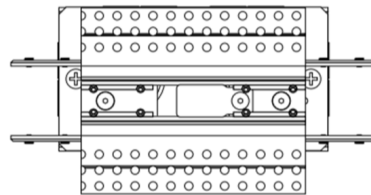

Lightology

lightology.com
866-954-4489
04-22-26

Project: _____

Company: _____

Location: _____ Fixture Type: _____

SPEC #: **EDG967315**

Approved On: _____ Approved By: _____

TR24 TruTrack Dual Source Center Power Feed By PureEdge Lighting

Description

Center Power Feed with Junction Box for 5/8 inch drywall. 3 inch starter section included. Feeds track up to 2x96 watts 24VDC and LED Soft Strip 2x96 watts. Designed for use with PureEdge TruTrack 24 volt dual source recessed track.

Shown in white

3.13"
(8cm)

Specifications

COLOR	N/A
BODY FINISH	White
WATTAGE	N/A
DIMMER	N/A
DIMENSIONS	3.13"W
BULB	N/A

CLICK TO VIEW PRODUCT

Notes: