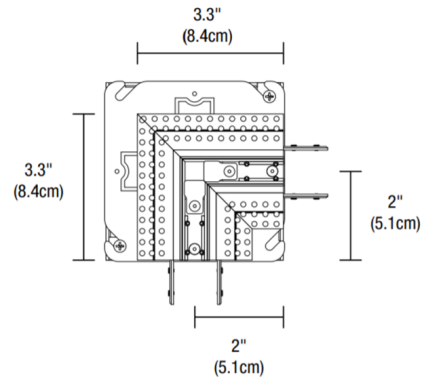

Lightology

lightology.com
866-954-4489
05-22-26

Project: _____

Company: _____

Location: _____ Fixture Type: _____

SPEC #: **EDG967316**

Approved On: _____ Approved By: _____

TruTrack Dual Source L Power Connector By PureEdge Lighting

Description

The L Shape Power Connector with Junction Box for 5/8 inch drywall feeds track up to 2x96 watts 24VDC and LED Soft Strip up to 2x96 watts. Designed for use with PureEdge TruTrack 24 volt dual source recessed track.

Shown in white

Specifications

COLOR	N/A
BODY FINISH	White
WATTAGE	N/A
DIMMER	N/A
DIMENSIONS	N/A
BULB	N/A

CLICK TO VIEW PRODUCT

Notes: