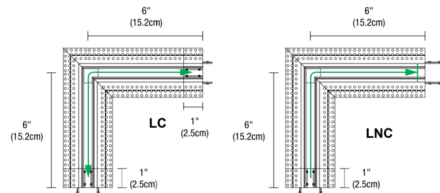

Description

The L Connector joins two straight Tru-Track channels together to make a 90 degree angle. Available in a conductive and non-conductive option. Order non-conductive when adding two power supplies in a square configuration. Track head can be placed on this portion of the track. Designed for use with PureEdge TruTrack 24 volt dual source recessed track.

Shown in white

Specifications

COLOR	N/A
BODY FINISH	White
WATTAGE	N/A
DIMMER	N/A
DIMENSIONS	6"W x 6"H
BULB	N/A

CLICK TO VIEW PRODUCT

Notes: