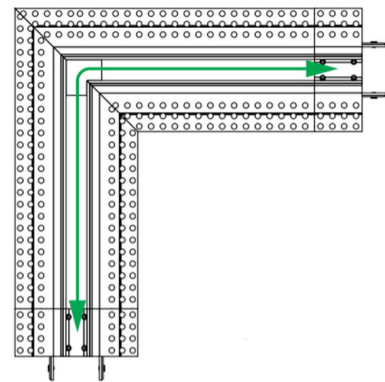

Lightology

lightology.com
866-954-4489
05-20-26

Project: _____

Company: _____

Location: _____ Fixture Type: _____

SPEC #: **EDG967317**

Approved On: _____ Approved By: _____

TruTrack Dual Source L Connector By PureEdge Lighting

Description

The L Connector joins two straight Tru-Track channels together to make a 90 degree angle. Available in a conductive and non-conductive option. Order non-conductive when adding two power supplies in a square configuration. Track head can be placed on this portion of the track. Designed for use with PureEdge TruTrack 24 volt dual source recessed track.

Shown in white

Specifications

COLOR	N/A
BODY FINISH	White
WATTAGE	N/A
DIMMER	N/A
DIMENSIONS	6"W x 6"H
BULB	N/A

CLICK TO VIEW PRODUCT

Notes: