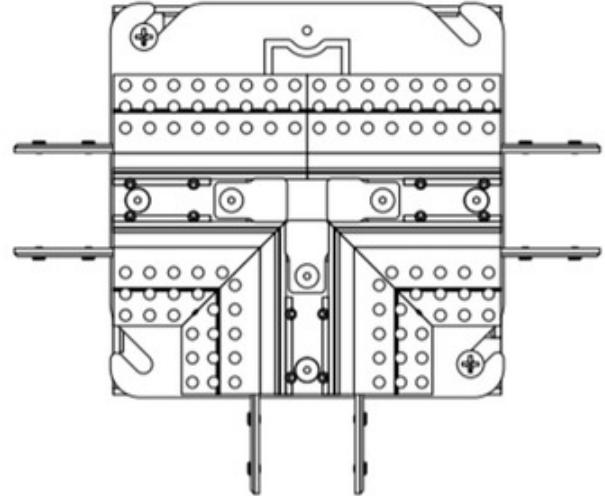

**BRAND**

PureEdge Lighting

**DESCRIPTION**

The T Shape Power Feed with Junction Box for 5/8 inch drywall feeds track up to 3x96 watts 24VDC and LED Soft Strip up to 3x96 watts. Designed for use with PureEdge TruTrack 24 volt dual source recessed track.

*Shown in: White*

SHADE COLOR	N/A
BODY FINISH	White
WATTAGE	N/A
DIMMER	N/A
DIMENSIONS	4"W x 3.3"H
LAMP	N/A

SPEC # EDG967319

COMPANY	PROJECT	FIXTURE TYPE	APPROVED BY	DATE