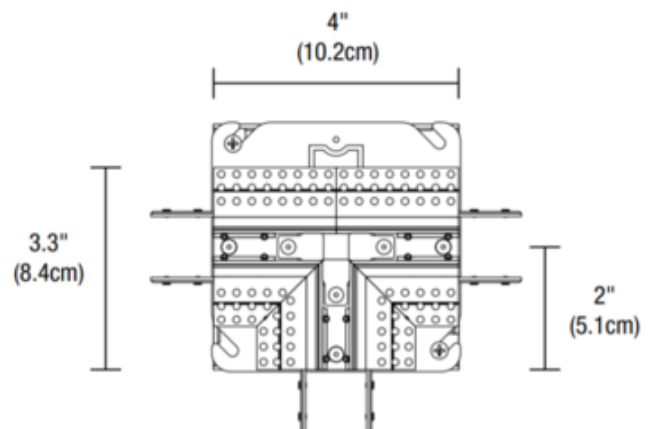

**BRAND**

PureEdge Lighting

**DESCRIPTION**

The T Shape Power Feed with Junction Box for 5/8 inch drywall feeds track up to 3x96 watts 24VDC and LED Soft Strip up to 3x96 watts. Designed for use with PureEdge TruTrack 24 volt dual source recessed track.

*Shown in: White*

SHADE COLOR	N/A
BODY FINISH	White
WATTAGE	N/A
DIMMER	N/A
DIMENSIONS	4"W x 3.3"H
LAMP	N/A

SPEC # EDG967319

COMPANY	PROJECT	FIXTURE TYPE	APPROVED BY	DATE