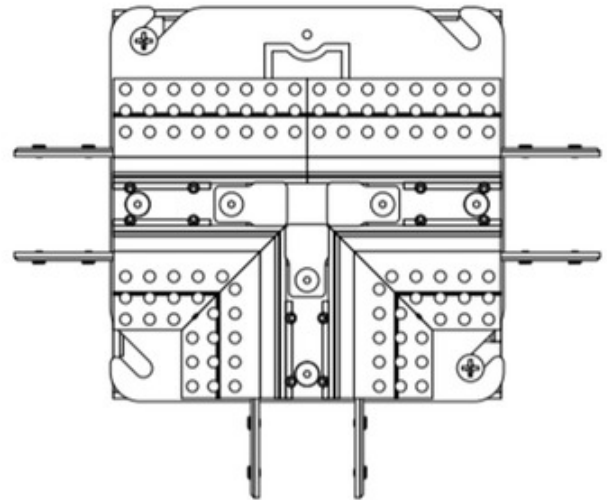

BRAND

PureEdge Lighting

DESCRIPTION

The T Power Feed with Junction Box for 5/8 inch to 1.25 inch drywall feeds track up to 3x200 watts 24VDC and LED Soft Strip up to 3x100 watts. Designed for use with PureEdge 24 volt 2-circuit recessed track.

Shown in: White

SHADE COLOR	N/A
BODY FINISH	White
WATTAGE	N/A
DIMMER	N/A
DIMENSIONS	4"W x 3.3"H
LAMP	N/A

ITEM NUMBER EDG967319

COMPANY	PROJECT	FIXTURE TYPE	APPROVED BY	DATE