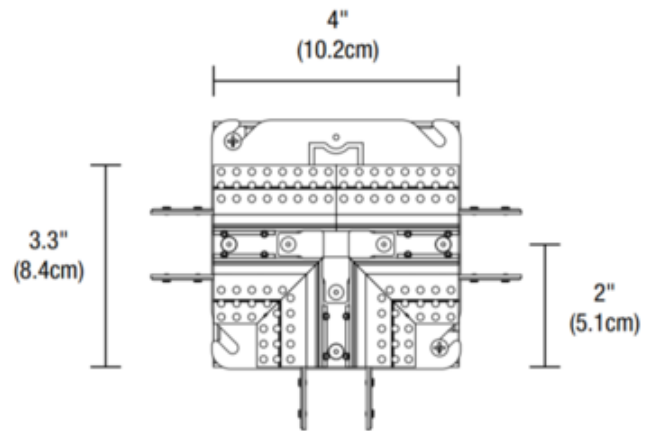

BRAND

PureEdge Lighting

DESCRIPTION

The T Power Feed with Junction Box for 5/8 inch to 1.25 inch drywall feeds track up to 3x200 watts 24VDC and LED Soft Strip up to 3x100 watts. Designed for use with PureEdge 24 volt 2-circuit recessed track.

Shown in: White

SHADE COLOR	N/A
BODY FINISH	White
WATTAGE	N/A
DIMMER	N/A
DIMENSIONS	4"W x 3.3"H
LAMP	N/A

ITEM NUMBER EDG967319

COMPANY	PROJECT	FIXTURE TYPE	APPROVED BY	DATE