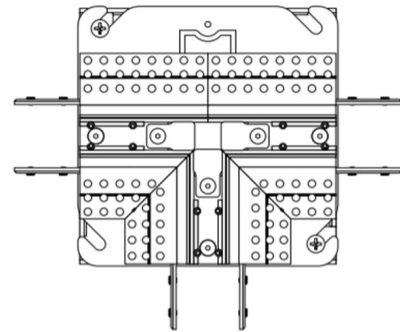

Lightology

lightology.com
866-954-4489
04-22-26

Project: _____

Company: _____

Location: _____ Fixture Type: _____

SPEC #: **EDG967319**

Approved On: _____ Approved By: _____

TruTrack Dual Source T Power Feed By PureEdge Lighting

Description

The T Shape Power Feed with Junction Box for 5/8 inch drywall feeds track up to 3x96 watts 24VDC and LED Soft Strip up to 3x96 watts. Designed for use with PureEdge TruTrack 24 volt dual source recessed track.

Shown in white

Specifications

COLOR	N/A
BODY FINISH	White
WATTAGE	N/A
DIMMER	N/A
DIMENSIONS	4"W x 3.3"H
BULB	N/A

CLICK TO VIEW PRODUCT

Notes: