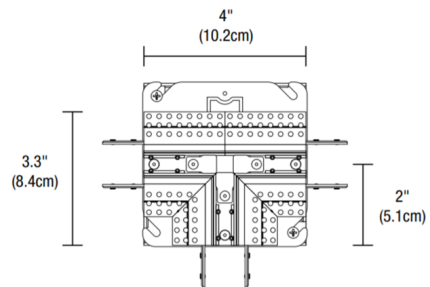

Description

The T Shape Power Feed with Junction Box for 5/8 inch drywall feeds track up to 3x96 watts 24VDC and LED Soft Strip up to 3x96 watts. Designed for use with PureEdge TruTrack 24 volt dual source recessed track.

Shown in white

Specifications

COLOR	N/A
BODY FINISH	White
WATTAGE	N/A
DIMMER	N/A
DIMENSIONS	4"W x 3.3"H
BULB	N/A

CLICK TO VIEW PRODUCT

Notes: