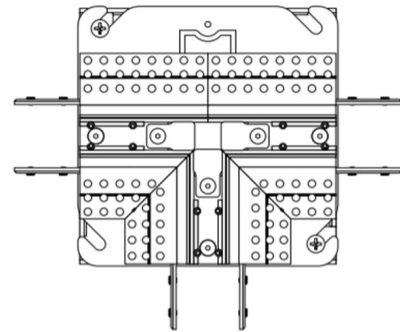

Lightology

lightology.com
866-954-4489
06-29-26

Project: _____

Company: _____

Location: _____ Fixture Type: _____

SPEC #: **EDG967319**

Approved On: _____ Approved By: _____

TruTrack Dual Source T Power Feed By PureEdge Lighting

Description

The T Shape Power Feed with Junction Box for 5/8 inch drywall feeds track up to 3x96 watts 24VDC and LED Soft Strip up to 3x96 watts. Designed for use with PureEdge TruTrack 24 volt dual source recessed track.

Shown in white

Specifications

COLOR	N/A
BODY FINISH	White
WATTAGE	N/A
DIMMER	N/A
DIMENSIONS	4"W x 3.3"H
BULB	N/A

CLICK TO VIEW PRODUCT

Notes: