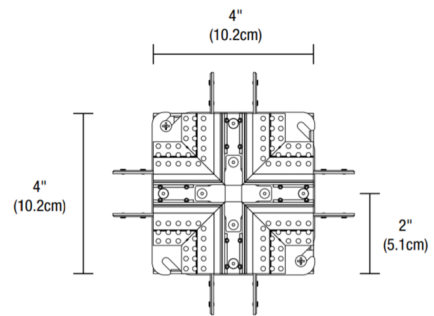

Lightology

lightology.com
866-954-4489
05-17-26

Project: _____

Company: _____

Location: _____ Fixture Type: _____

SPEC #: **EDG967320**

Approved On: _____ Approved By: _____

TruTrack Dual Source X Power Feed By PureEdge Lighting

Description

The X Shape Power Feed with Junction Box for 5/8 inch drywall feeds track up to 4x96 watts 24VDC and LED Soft Strip up to 4x96 watts. Designed for use with PureEdge TruTrack 24 volt dual source recessed track.

Shown in white

Specifications

COLOR	N/A
BODY FINISH	White
WATTAGE	N/A
DIMMER	N/A
DIMENSIONS	4"W x 4"H
BULB	N/A

CLICK TO VIEW PRODUCT

Notes: