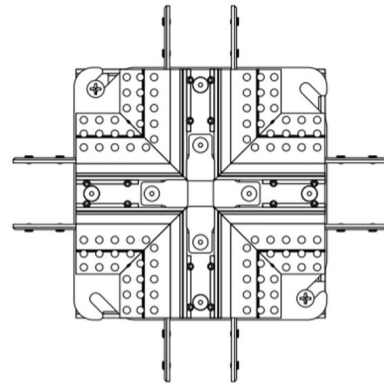

Lightology

lightology.com
866-954-4489
05-17-26

Project: _____

Company: _____

Location: _____ Fixture Type: _____

SPEC #: **EDG967320**

Approved On: _____ Approved By: _____

TruTrack Dual Source X Power Feed By PureEdge Lighting

Description

The X Shape Power Feed with Junction Box for 5/8 inch drywall feeds track up to 4x96 watts 24VDC and LED Soft Strip up to 4x96 watts. Designed for use with PureEdge TruTrack 24 volt dual source recessed track.

Shown in white

Specifications

COLOR	N/A
BODY FINISH	White
WATTAGE	N/A
DIMMER	N/A
DIMENSIONS	4"W x 4"H
BULB	N/A

CLICK TO VIEW PRODUCT

Notes: