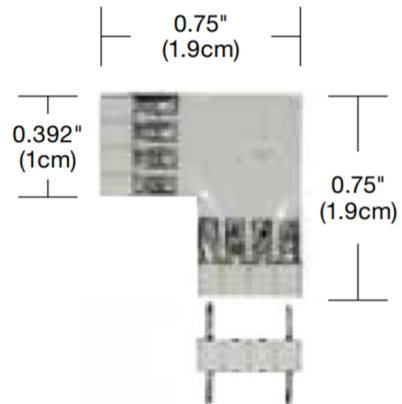

Lightology

lightology.com
866-954-4489
05-16-26

Project: _____

Company: _____

Location: _____ Fixture Type: _____

SPEC #: **EDG967324**

Approved On: _____ Approved By: _____

TruTrack Recessed Track Soft Strip L Connector

By PureEdge Lighting

Description

The Soft Strip L Connector physically and electrically join two Soft Strip sections at 90 degrees on a horizontal plane (includes one male joiner). Designed for use with PureEdge TruTrack 24 volt 1-circuit recessed track and Dual Source track. Note: Order separately.

Specifications

| | |
|-------------|---------------------------|
| COLOR | N/A |
| BODY FINISH | N/A |
| WATTAGE | N/A |
| DIMMER | N/A |
| DIMENSIONS | 0.75"W x 0.75"H x 0.392"D |
| BULB | N/A |

CLICK TO VIEW PRODUCT