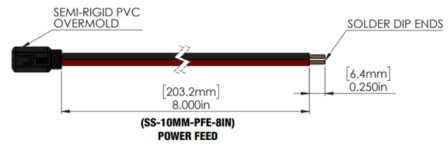

Lightology

lightology.com
866-954-4489
06-29-26

Project: _____

Company: _____

Location: _____ Fixture Type: _____

SPEC #: **EDG967329**

Approved On: _____ Approved By: _____

TR24 Track Soft Strip 3-Position Power Feed Connector By PureEdge Lighting

Description

The 3-Position Power Feed Connector (included with power feed connectors) is designed for use with PureEdge TruTrack 24 volt dual source recessed track.

Shown in black

Specifications

COLOR	Black
BODY FINISH	N/A
WATTAGE	N/A
DIMMER	N/A
DIMENSIONS	8"L
BULB	N/A