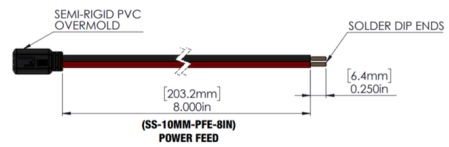

By PureEdge Lighting

Description

The 3-Position Power Feed Connector (included with power feed connectors) is designed for use with PureEdge TruTrack 24 volt dual source recessed track.

Shown in black

Specifications

| | |
|-------------|-------|
| COLOR | Black |
| BODY FINISH | N/A |
| WATTAGE | N/A |
| DIMMER | N/A |
| DIMENSIONS | 8"L |
| BULB | N/A |

CLICK TO VIEW PRODUCT

Notes: