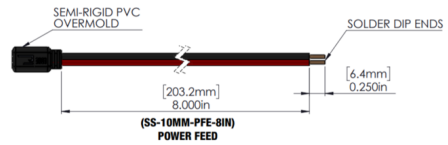

Lightology

lightology.com
866-954-4489
02-19-26

Project: _____

Company: _____

Location: _____ Fixture Type: _____

SPEC #: **EDG967329**

Approved On: _____ Approved By: _____

TR24 Track Soft Strip 3-Position Power Feed Connector By PureEdge Lighting

Description

The 3-Position Power Feed Connector (included with power feed connectors) is designed for use with PureEdge TruTrack 24 volt dual source recessed track.

Shown in black

Specifications

COLOR	Black
BODY FINISH	N/A
WATTAGE	N/A
DIMMER	N/A
DIMENSIONS	8"L
BULB	N/A