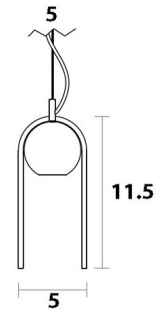

Description

Cloak Pendant uses a premium Clear glass dome to encase a beautifully crafted sphere. The natural beauty of the Walnut, Oak, or stained Ash in Black or White globe is enhanced by the thick layer of glass draped over them - the glass itself seems to hover weightlessly over the globe. The light within the sphere omits an elegantly powerful yet dispersed glow, making these lights both beautiful and incredibly effective. Includes 6.5 feet of cable to customize length. 5 inch diameter canopy. Made in the UK.

Specifications

COLOR	Clear
BODY FINISH	Black
WATTAGE	2W
DIMMER	Not Dimmable
DIMENSIONS	5"W x 11.5"H
INTEGRATED LED MODULE	1 x LED/2W/120V LED

Shown in black / clear

CLICK TO VIEW PRODUCT

Notes: