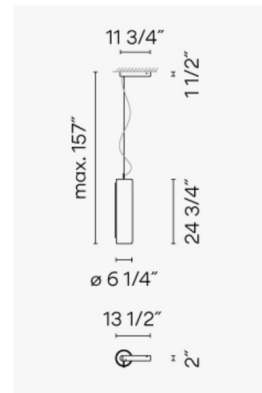

Shown in graphite / clear