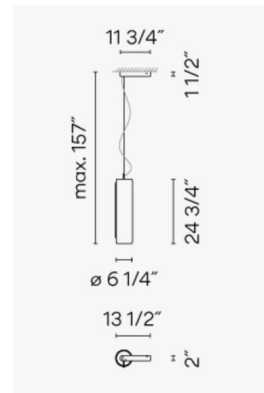

Shown in graphite / clear