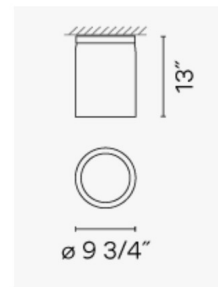

By Vibia

Description

The Guise Ceiling Light has a light that emanates from the lamp's own piece of glass while remaining hidden, evoking a luminous presence that is fluid and magnetic. Available with a Graphite finish complemented by a Clear glass shade. Includes CV-Constant voltage 90-305V 50/60Hz driver. The glass shade is made of borosilicate and it is typical to have small air bubbles that do not affect the quality or the resistance of the glass. UL listed.

Specifications

COLOR	Clear
BODY FINISH	Graphite
WATTAGE	12W
DIMMER	0-10V
DIMENSIONS	9.75"W x 13"H
INTEGRATED LED MODULE	1 x LED/12W/120V LED
COUNTRY OF ORIGIN	Spain

Technical Information

COLOR RENDERING	90 CRI
LAMP COLOR	3000K
LUMENS/WATT	89.08
LUMINOUS FLUX	1069 lumens