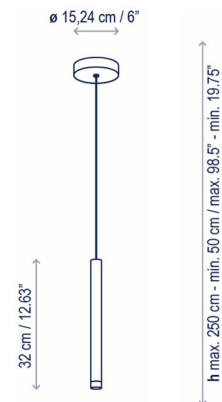

### Specifications

COLOR . . . . . Transparent  
BODY FINISH . . . . . Matte Gold  
WATTAGE . . . . . 6W  
DIMMER . . . . . 0-10V  
DIMENSIONS . . . . . 12.63"H  
INTEGRATED LED MODULE . . . . . 1x LED/6W/120-277V LED  
COUNTRY OF ORIGIN . . . . . Spain

### Technical Information

PRODUCT DIMENSIONS . . . . . Max Overall Height: 98.5"  
COLOR RENDERING . . . . . 90 CRI  
LAMP COLOR . . . . . 2700K  
LUMENS/WATT . . . . . 25.67  
LUMINOUS FLUX . . . . . 154 lumens