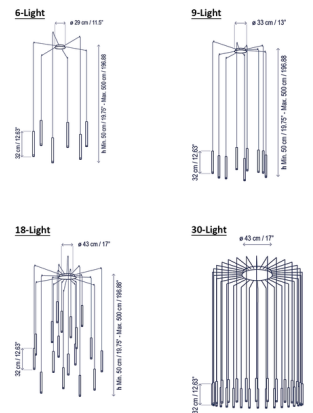

Description

Reinterpreting classic candle holders, the Candle Multi Light Spider Pendant is a suspension of golden sticks capped with LED lights shining through clear glass. Offering poetic and refined illumination, this pendant creates a warm environment while enhancing your space. The lights fan out from a white canopy and can be individually positioned with swag hooks to create unique arrangements. Available in four sizes: 6-light (model S/6L), 9-light (S/9L), 18-light (S/18L) and 30-light (S/30L).

Shown in matte gold / transparent

Specifications

COLOR	Transparent
BODY FINISH	Matte Gold
WATTAGE	23W
DIMMER	0-10V
DIMENSIONS	12.63"H
INTEGRATED LED MODULE	6 x LED/3.83W/120-277V LED
COUNTRY OF ORIGIN	Spain

Technical Information

COLOR RENDERING	90 CRI
LAMP COLOR	2700K
LUMENS/WATT	240.73
LUMINOUS FLUX	922 lumens

CLICK TO VIEW PRODUCT

Notes: