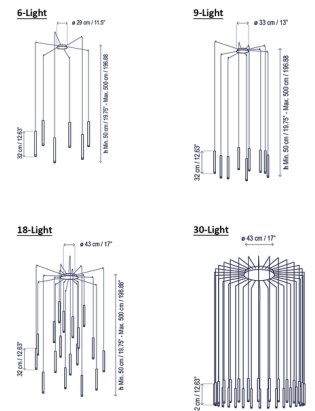

### Description

Reinterpreting classic candle holders, the Candle Multi Light Spider Pendant is a suspension of golden sticks capped with LED lights shining through clear glass. Offering poetic and refined illumination, this pendant creates a warm environment while enhancing your space. The lights fan out from a white canopy and can be individually positioned with swag hooks to create unique arrangements. Available in four sizes: 6-light (model S/6L), 9-light (S/9L), 18-light (S/18L) and 30-light (S/30L).

### Specifications

COLOR . . . . . Transparent  
 BODY FINISH . . . . . Matte Gold  
 WATTAGE . . . . . 23W  
 DIMMER . . . . . 0-10V  
 DIMENSIONS . . . . . 12.63"H  
 INTEGRATED LED MODULE . . . . . 6 x LED/3.83W/120-277V LED  
 COUNTRY OF ORIGIN . . . . . Spain

### Technical Information

COLOR RENDERING . . . . . 90 CRI  
 LAMP COLOR . . . . . 2700K  
 LUMENS/WATT . . . . . 240.73  
 LUMINOUS FLUX . . . . . 922 lumens

CLICK TO VIEW PRODUCT

Notes: