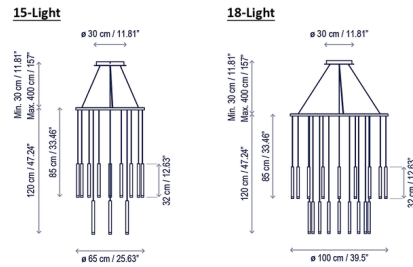

CLICK TO VIEW PRODUCT

Notes: