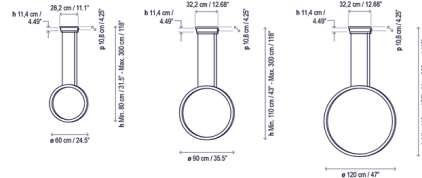

By LedsC4

Description

The Circular Vertical Pendant offers beautiful illumination and contemporary yet timeless style, achieving maximum expression with minimal materials. Its thin metal hoop is fitted with LEDs that glow through a polycarbonate diffuser. This versatile piece is perfect for lighting larger spaces of high architectural value. Available in three sizes: 24.5 inches (model S/60/V), 35.5 inches (S/90/V), and 47 inches (S/120/V).

Shown in white

Specifications

COLOR	N/A
BODY FINISH	White
WATTAGE	66.9W
DIMMER	0-10V
DIMENSIONS	47"W x 47"H
INTEGRATED LED MODULE	1 x LED/66.9W/120-277V LED
COUNTRY OF ORIGIN	Spain

Technical Information

COLOR RENDERING	90 CRI
LAMP COLOR	2700K
LUMENS/WATT	36.19
LUMINOUS FLUX	2421 lumens