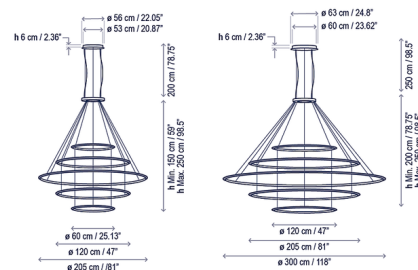

### Description

The Circular 5 Ring Pendant presents a dramatic look with its elegant arrangement of varying rings, designed for lighting larger spaces of high architectural value. The thin metal hoops are fitted with LEDs that glow through polycarbonate diffusers. This piece offers beautiful illumination and contemporary yet timeless style, achieving maximum expression with minimal materials. Available in two sizes: 81 inches (model S/5L/60/120/200/120/60) and 118 inches (S/5L/120/200/300/200/120). Note: Requires a junction box rated for fixtures weighing over 50 pounds.

### Specifications

COLOR	N/A
BODY FINISH	Black
WATTAGE	420W
DIMMER	0-10V
DIMENSIONS	81"W x 59"H
INTEGRATED LED MODULE	1 x LED/420W/120-277V LED
COUNTRY OF ORIGIN	Spain