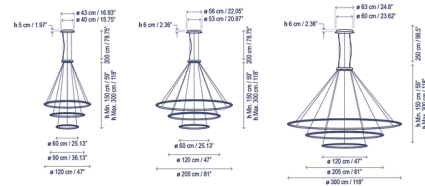

### Description

The Circular 3 Ring Pendant offers beautiful illumination and contemporary yet timeless style, achieving maximum expression with minimal materials. Its thin metal hoops are fitted with LEDs that glow through polycarbonate diffusers. This versatile piece is perfect for lighting larger spaces of high architectural value. The rings in varying diameters create visual drama, and can be suspended askew for an added dynamic effect. Available in three sizes: 47 inches (model S/3L/120/90/60), 81 inches (S/3L/200/120/60), and 118 inches (S/3L/300/200/120). Note: The 118 inch diameter pendant requires a junction box rated for fixtures weighing over 50 pounds.

### Specifications

COLOR	N/A
BODY FINISH	Gold
WATTAGE	280W
DIMMER	0-10V
DIMENSIONS	81"W x 59"H
INTEGRATED LED MODULE	1 x LED/280W/120-277V LED
COUNTRY OF ORIGIN	Spain