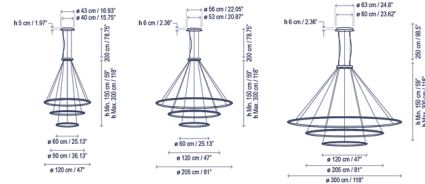

### Description

The Circular 3 Ring Pendant offers beautiful illumination and contemporary yet timeless style, achieving maximum expression with minimal materials. Its thin metal hoops are fitted with LEDs that glow through polycarbonate diffusers. This versatile piece is perfect for lighting larger spaces of high architectural value. The rings in varying diameters create visual drama, and can be suspended askew for an added dynamic effect. Available in three sizes: 47 inches (model S/3L/120/90/60), 81 inches (S/3L/200/120/60), and 118 inches (S/3L/300/200/120). Note: The 118 inch diameter pendant requires a junction box rated for fixtures weighing over 50 pounds.

### Specifications

COLOR	N/A
BODY FINISH	Gold
WATTAGE	280W
DIMMER	0-10V
DIMENSIONS	81"W x 59"H
INTEGRATED LED MODULE	1 x LED/280W/120-277V LED
COUNTRY OF ORIGIN	Spain