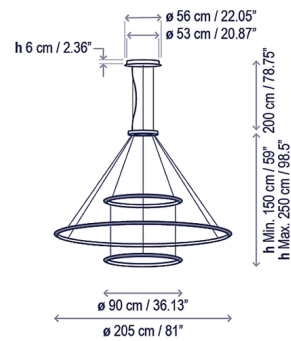

CLICK TO VIEW PRODUCT

Notes: