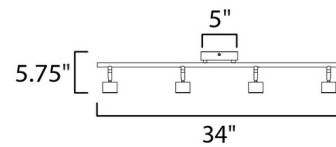

CLICK TO VIEW PRODUCT

Notes: