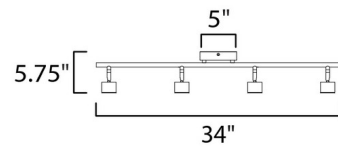

CLICK TO VIEW PRODUCT

Notes: