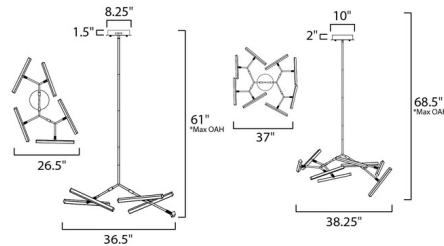

CLICK TO VIEW PRODUCT

Notes: