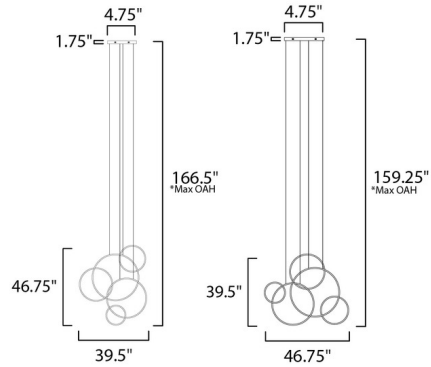

Description

The Union Multi Ring Pendant is a large scale sculptural masterpiece, perfect in any large space. The Multi Plated finish blends perfectly in todays eclectic interiors. Available in two sizes. Canopy: 4.75 inch diameter. ETL listed.

Specifications

COLOR	N/A
BODY FINISH	Multi Plated
WATTAGE	65W
DIMMER	Low Voltage Electronic
DIMENSIONS	39.5"W x 46.75"H
INTEGRATED LED MODULE	5 x LED/13W/120V LED

Technical Information

PRODUCT DIMENSIONS	Min/Max Overall Height: 50.5" – 166.5"
LAMP LIFE	30000 hours
COLOR RENDERING	90 CRI
LAMP COLOR	3000K
LUMENS/WATT	350.00
LUMINOUS FLUX	4550 lumens

Shown in multi plated

CLICK TO VIEW PRODUCT

Notes: