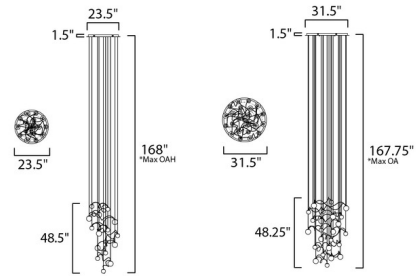

### Description

The Bobble Multi Light Pendant brings a decorative clean avant garde look to a variety of interior styles. Spheres of clear bubble glass are complemented by Red cords and a Polished Chrome finish. Available in 16 and 24 light options. Canopy sizes are listed on the line drawing. ETL listed.

### Specifications

COLOR	Clear
BODY FINISH	Polished Chrome
WATTAGE	24W
DIMMER	Low Voltage Electronic
DIMENSIONS	23.5"W x 48.5"H
INTEGRATED LED MODULE	16 x LED/1.5W/120V LED

### Technical Information

PRODUCT DIMENSIONS	Cable Length: 144"
LAMP LIFE	30000 hours
COLOR RENDERING	80 CRI
LAMP COLOR	3000K
LUMENS/WATT	1,120.00
LUMINOUS FLUX	1680 lumens

Shown in polished chrome / clear