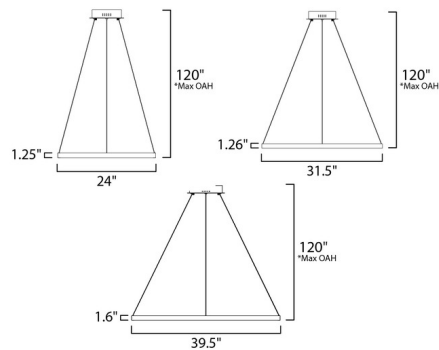

CLICK TO VIEW PRODUCT

Notes: