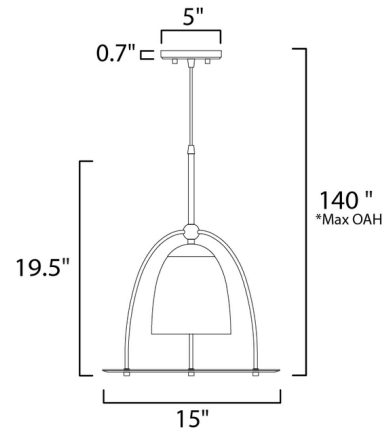

CLICK TO VIEW PRODUCT

Notes: