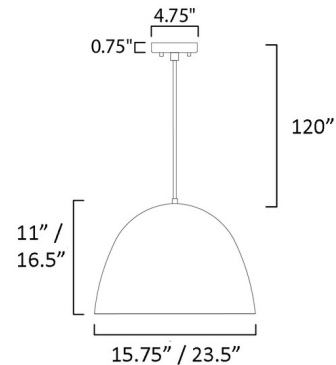

### Description

The Fungo Pendant brings a clean contemporary look with a hint of industrialism to your interior space. The dome shaped body offers a simple design and is finished Black with a Satin Brass interior, Dark Grey with a Coffee interior, or Satin Nickel with a Black interior. Available in in two sizes. Canopy: 4.75 inch diameter. ETL listed.

### Specifications

COLOR	N/A
BODY FINISH	Black
WATTAGE	8W
DIMMER	Low Voltage Electronic
DIMENSIONS	15.75"W x 11"H
INTEGRATED LED MODULE	1 x LED/8W/120V LED

### Technical Information

PRODUCT DIMENSIONS	Cable Length: 120"
LAMP LIFE	35000 hours
COLOR RENDERING	90 CRI
LAMP COLOR	3000K
LUMENS/WATT	28.75
LUMINOUS FLUX	230 lumens

Shown in black

CLICK TO VIEW PRODUCT