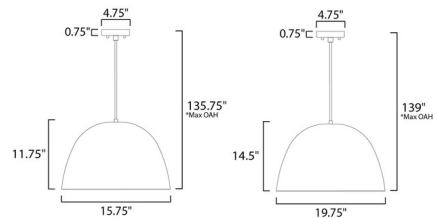

### Description

The Palla Pendant brings a clean contemporary look with a hint of industrialism to your interior space. The cupped dome shaped body offers a simple design and is finished Satin Nickel with a Black interior, Dark Grey with a Coffee interior, or Satin Brass with a Brass interior. Canopy: 4.75 inch diameter. ETL listed. Note: The 15.8 inch size is only available in Satin Brass finish.

### Specifications

COLOR	N/A
BODY FINISH	Satin Brass
WATTAGE	12W
DIMMER	Low Voltage Electronic
DIMENSIONS	19.75"W x 14.5"H
INTEGRATED LED MODULE	1 x LED/12W/120V LED

### Technical Information

PRODUCT DIMENSIONS	Min/Max Overall Height: 40.5" – 139"
LAMP LIFE	35000 hours
COLOR RENDERING	90 CRI
LAMP COLOR	3000K
LUMENS/WATT	60.00
LUMINOUS FLUX	720 lumens

Shown in satin brass