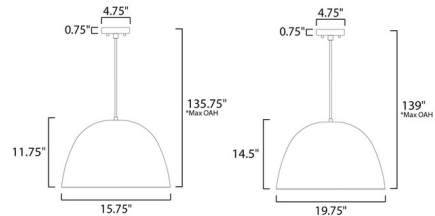

CLICK TO VIEW PRODUCT

Notes: