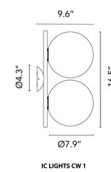

CLICK TO VIEW PRODUCT

Notes: