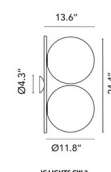

CLICK TO VIEW PRODUCT

Notes: