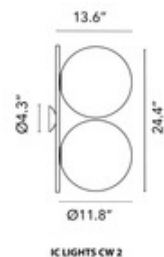

**DESIGNER** Michael Anastassiades  
**BRAND** Flos Lighting

**DESCRIPTION**

The IC Double Wall/Ceiling Light, designed by Michael Anastassiades, provides diffused light with two Opal glass diffuser and a Brass, Black, Red Burgundy or Chrome finish. Available in two sizes. UL listed.

*Shown in: Chrome / Opal*

<b>SHADE COLOR</b>	Opal
<b>BODY FINISH</b>	Chrome
<b>WATTAGE</b>	120W
<b>DIMMER</b>	Standard 120V
<b>DIMENSIONS</b>	7.9"W x 16.5"H x 9.6"D
<b>LAMP</b>	2 x JCD/G9/60W/120V Halogen