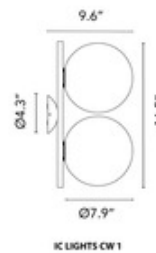

**DESIGNER** Michael Anastassiades  
**BRAND** Flos Lighting

**DESCRIPTION**

The IC Double Wall/Ceiling Light, designed by Michael Anastassiades, provides diffused light with two Opal glass diffuser and a Brass, Black, Red Burgundy or Chrome finish. Available in two sizes. UL listed.

*Shown in: Chrome / Opal*

<b>SHADE COLOR</b>	Opal
<b>BODY FINISH</b>	Chrome
<b>WATTAGE</b>	120W
<b>DIMMER</b>	Standard 120V
<b>DIMENSIONS</b>	7.9"W x 16.5"H x 9.6"D
<b>LAMP</b>	2 x JCD/G9/60W/120V Halogen