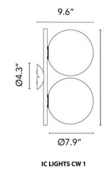

Specifications

COLOR Opal
BODY FINISH Chrome
WATTAGE 120W
DIMMER Standard 120V
DIMENSIONS 7.9"W x 16.5"H x 9.6"D
BULB NOT INCLUDED 2 x JCD/G9/60W/120V Halogen
COUNTRY OF ORIGIN Italy

Shown in chrome / opal