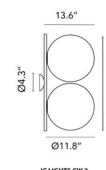

Specifications

COLOR Opal
BODY FINISH Chrome
WATTAGE 120W
DIMMER Standard 120V
DIMENSIONS 7.9"W x 16.5"H x 9.6"D
BULB NOT INCLUDED 2 x JCD/G9/60W/120V Halogen
COUNTRY OF ORIGIN Italy

Shown in chrome / opal