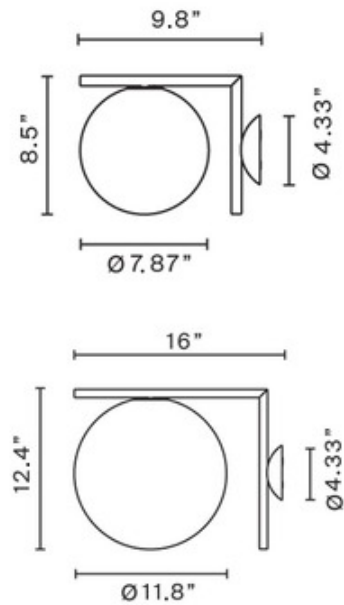

DESIGNER Michael Anastassiades
BRAND Flos Lighting

DESCRIPTION

The IC Wall/Ceiling Light, designed by Michael Anastassiades for Flos, provides diffused light with an Opal glass diffuser and a Brass, Black, or Chrome finish. Available in two sizes. UL listed.

Shown in: Red Burgundy / Opal

SHADE COLOR	Opal
BODY FINISH	Red Burgundy
WATTAGE	60W
DIMMER	Standard 120V
DIMENSIONS	7.87"W x 8.5"H x 9.8"D
LAMP	1 x JCD/G9/60W/120V Halogen

ITEM NUMBER FLO967642

COMPANY	PROJECT	FIXTURE TYPE	APPROVED BY	DATE