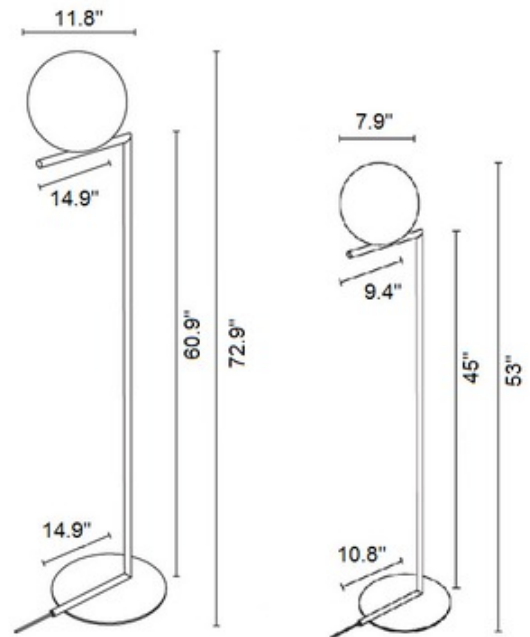

BRAND

FLOS

DESCRIPTION

The IC Floor Lamp features a blown glass Opal diffuser with a Brass, Red Burgundy, Black, or Chrome finish. Available in two sizes. Dimmer included on power cord. Small: One 60 watt 120 volt JCD G9 halogen bulb is included. 10.8 inch width x 53 inch height. Large: One 150 watt 120 volt T10 medium base halogen bulb is included. 14.9 inch width x 72.9 inch height. UL listed.

SHADE COLOR	Opal
BODY FINISH	Burgundy Red
WATTAGE	60W
DIMMER	Included
DIMENSIONS	10.8"W x 53.1"H
BULB NOT INCLUDED	
LAMP	1 x JCD/G9/60W/120V Halogen

SPEC # FLO967648

COMPANY	PROJECT	FIXTURE TYPE	APPROVED BY	DATE