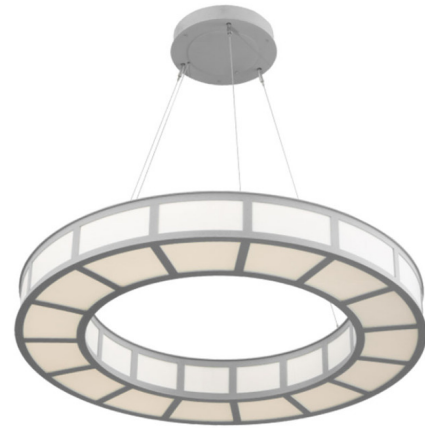

## Carlyle Metro Chandelier By Hammerton Studio

### Description

The Carlyle Metro Chandelier brings a midcentury inspired vibe to a variety of interior styles. This piece adds just the right touch of visual intrigue to spaces that need a bit of drama. The sleek window pane design of slumped White glass panels

Shown in beige silver / white

### Specifications

COLOR	White
BODY FINISH	Beige Silver
WATTAGE	36W
DIMMER	Low Voltage Electronic
DIMENSIONS	35.5"W x 4.2"H
INTEGRATED LED MODULE	1 x LED/36W/120V LED