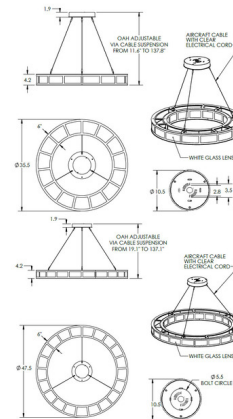

### Specifications

COLOR	White
BODY FINISH	Beige Silver
WATTAGE	36W
DIMMER	Low Voltage Electronic
DIMENSIONS	35.5"W x 4.2"H
INTEGRATED LED MODULE	1 x LED/36W/120V LED

### Technical Information

PRODUCT DIMENSIONS	Min/Max Adjustable Length: 11.6" - 137.8"
COLOR RENDERING	93 CRI
LAMP COLOR	3000K
LUMENS/WATT	71.03
LUMINOUS FLUX	2557 lumens

CLICK TO VIEW PRODUCT

Notes: