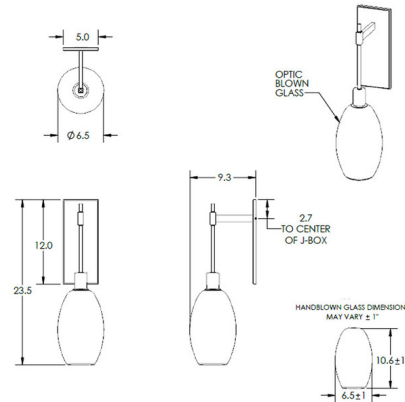

Shown in matte black / optic smoke

Specifications

COLOR	Optic Smoke
BODY FINISH	Matte Black
WATTAGE	40W
DIMMER	Standard 120V
DIMENSIONS	6.5"W x 23.5"H x 9.3"D
BULB NOT INCLUDED	1 x Edison/Medium (E26)/40W/120V Incandescent
OTHER BULB OPTIONS	1 x A19/Medium (E26)/120V Incandescent 1 x A19/Medium (E26)/120V LED 1 x Edison/Medium (E26)/120V LED
COUNTRY OF ORIGIN	United States

CLICK TO VIEW PRODUCT

Notes: