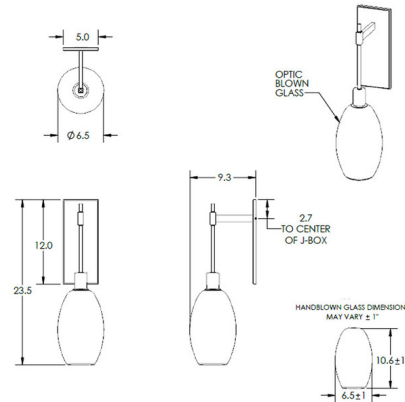

Shown in matte black / optic smoke

Specifications

COLOR	Optic Smoke
BODY FINISH	Matte Black
WATTAGE	40W
DIMMER	Standard 120V
DIMENSIONS	6.5"W x 23.5"H x 9.3"D
BULB NOT INCLUDED	1 x Edison/Medium (E26)/40W/120V Incandescent
OTHER BULB OPTIONS	1 x A19/Medium (E26)/120V Incandescent 1 x A19/Medium (E26)/120V LED 1 x Edison/Medium (E26)/120V LED
COUNTRY OF ORIGIN	United States