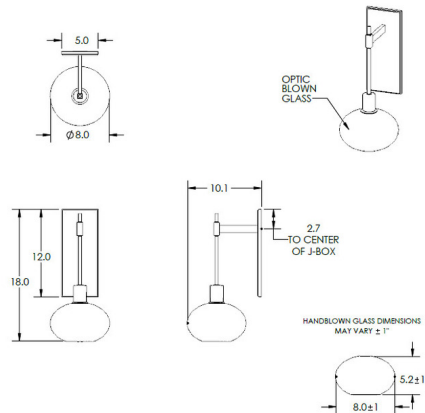

Shown in gilded brass / optic bronze

CLICK TO VIEW PRODUCT

Notes: