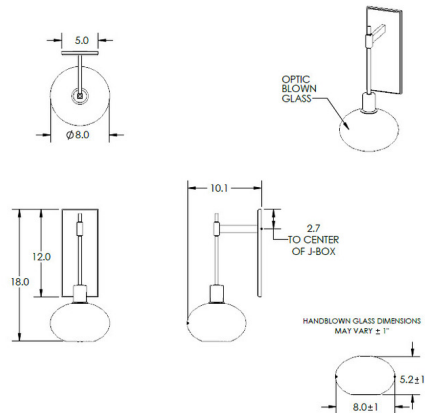

CLICK TO VIEW PRODUCT

Notes: