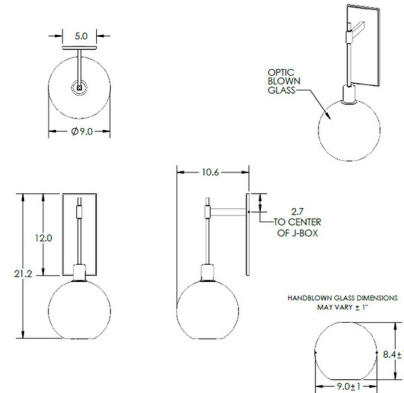

### Specifications

COLOR	Optic Bronze
BODY FINISH	Flat Bronze
WATTAGE	40W
DIMMER	Standard 120V
DIMENSIONS	9"W x 21.2"H x 10.6"D
BULB NOT INCLUDED	1 x Edison/Medium (E26)/40W/120V Incandescent
OTHER BULB OPTIONS	1 x A19/Medium (E26)/120V Incandescent 1 x A19/Medium (E26)/120V LED 1 x Edison/Medium (E26)/120V LED
COUNTRY OF ORIGIN	United States