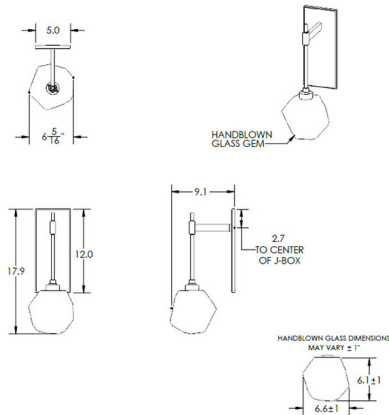

CLICK TO VIEW PRODUCT

Notes: